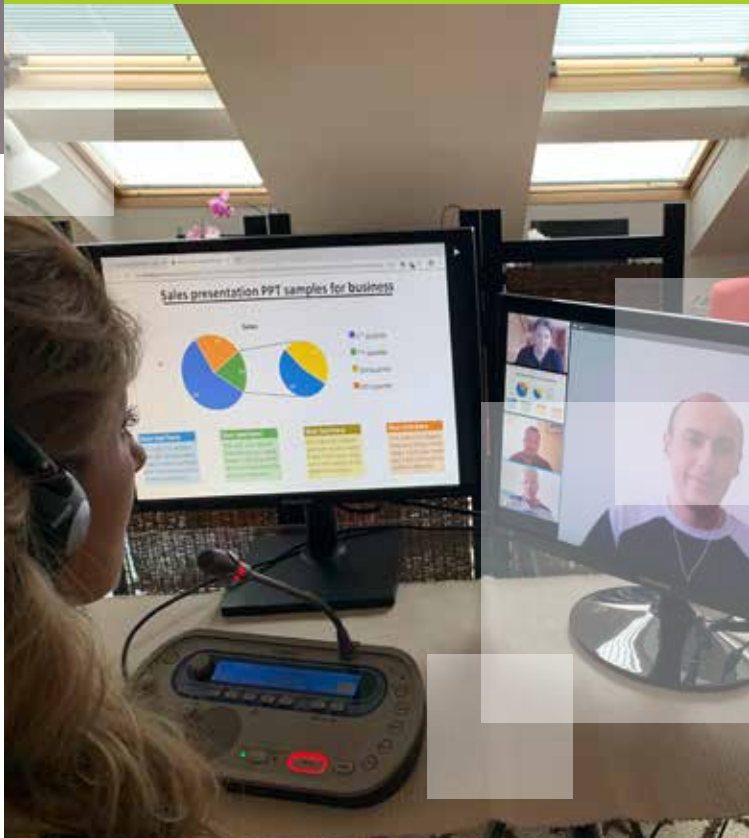

📞 Mobile +43 676 3226248
Office +43 1 7206330

✉ office@kongresstechnik.at

www.kongresstechnik.at